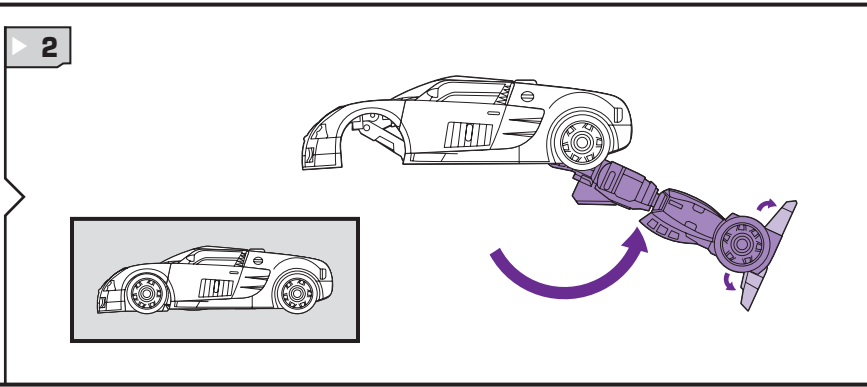

TRANSFORMERS

AGES 5+
83743/15200 Asst.

JOLT
DECEPTICON

NOTE: Some parts are made to detach if excessive force is applied and are designed to be reattached if separation occurs. Adult supervision may be necessary for younger children.

TRANSFORMERS.COM

CHANGING TO ROBOT

TURBO MODE

Reverse order of instructions to convert back into vehicle.